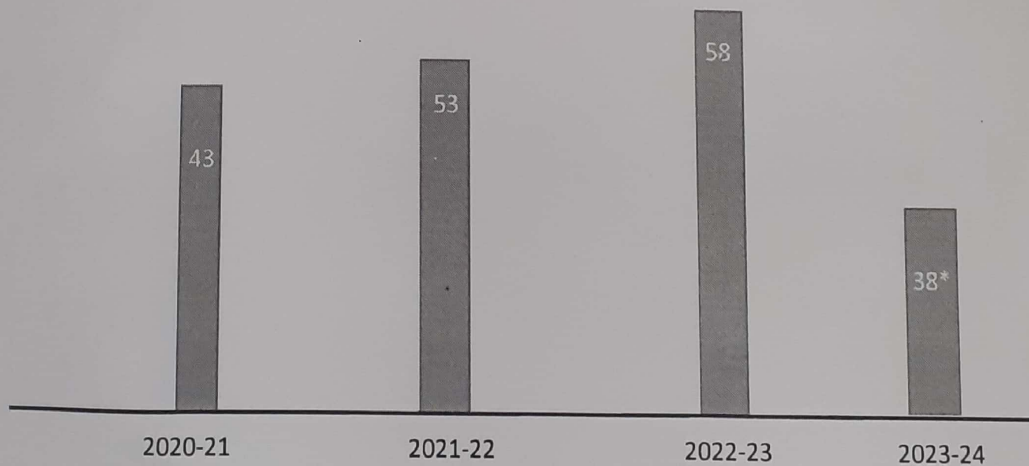

**DEPARTMENT OF
MASTER OF BUSINESS ADMINISTRATION**

STUDENT ACHIEVEMENTS

A.Y	JOURNAL PUBLICATIONS	CONFERENCES ATTENDED	NPTEL	PATENTS
2023-24*	-	1*	-	3*
2022-23	61	-	41	5
2021-22	49	5	26	-
2020-21	43	6	14	-
TOTAL	153	12	81	8

SUMMARY OF STUDENT PLACEMENT DETAILS

ACADEMIC YEAR WISE

MALLAREDDY ENGINEERING COLLEGE
(Autonomous) – MAIN CAMPUS

HEAD OF THE DEPARTMENT
Master of Business Administration
MALLAREDDY ENGINEERING COLLEGE
(AUTONOMOUS)
Maisamma Guda, Sec'bad - 500 100.